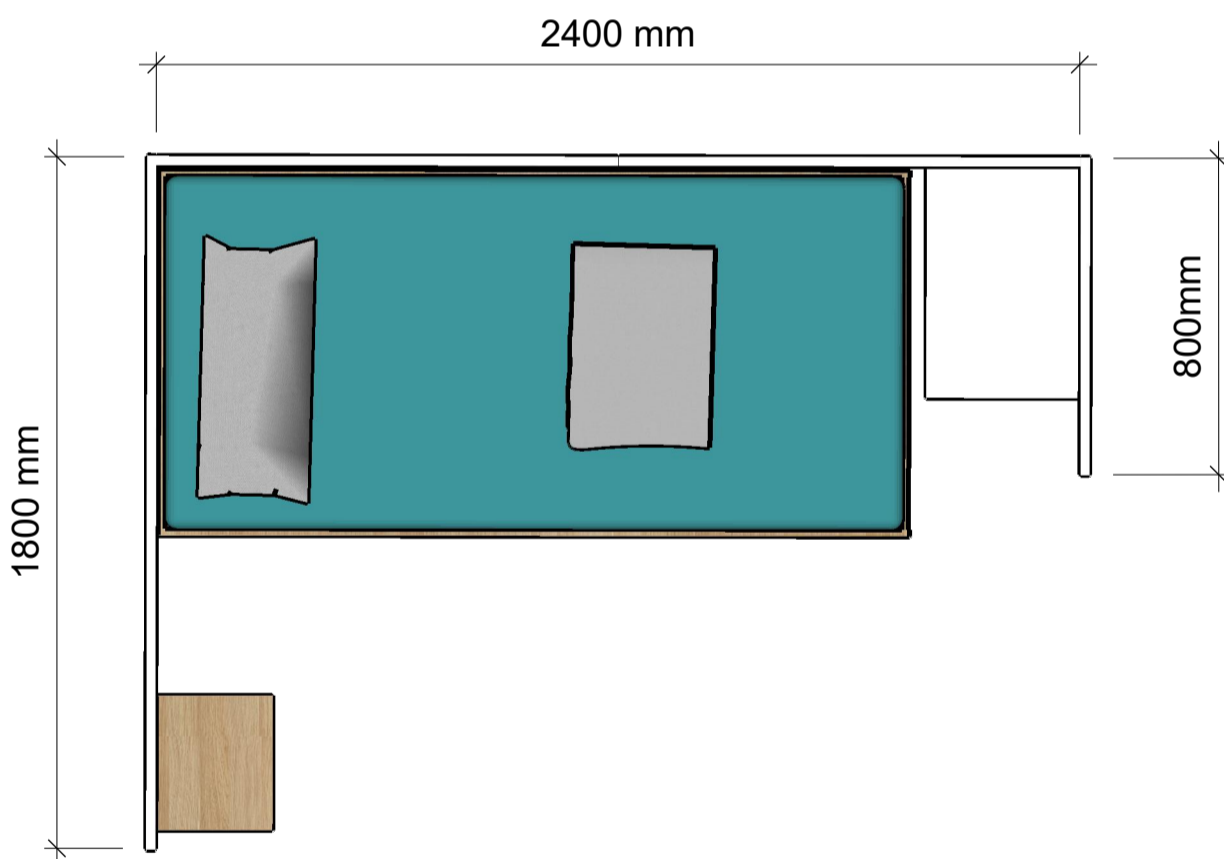

CarePod24

swift & simple solutions for monitoring patients

CarePod24

- Easy clean Melamine walls.
- Fast to assemble
- Single bed
- Bedside unit
- Shelf/Desk