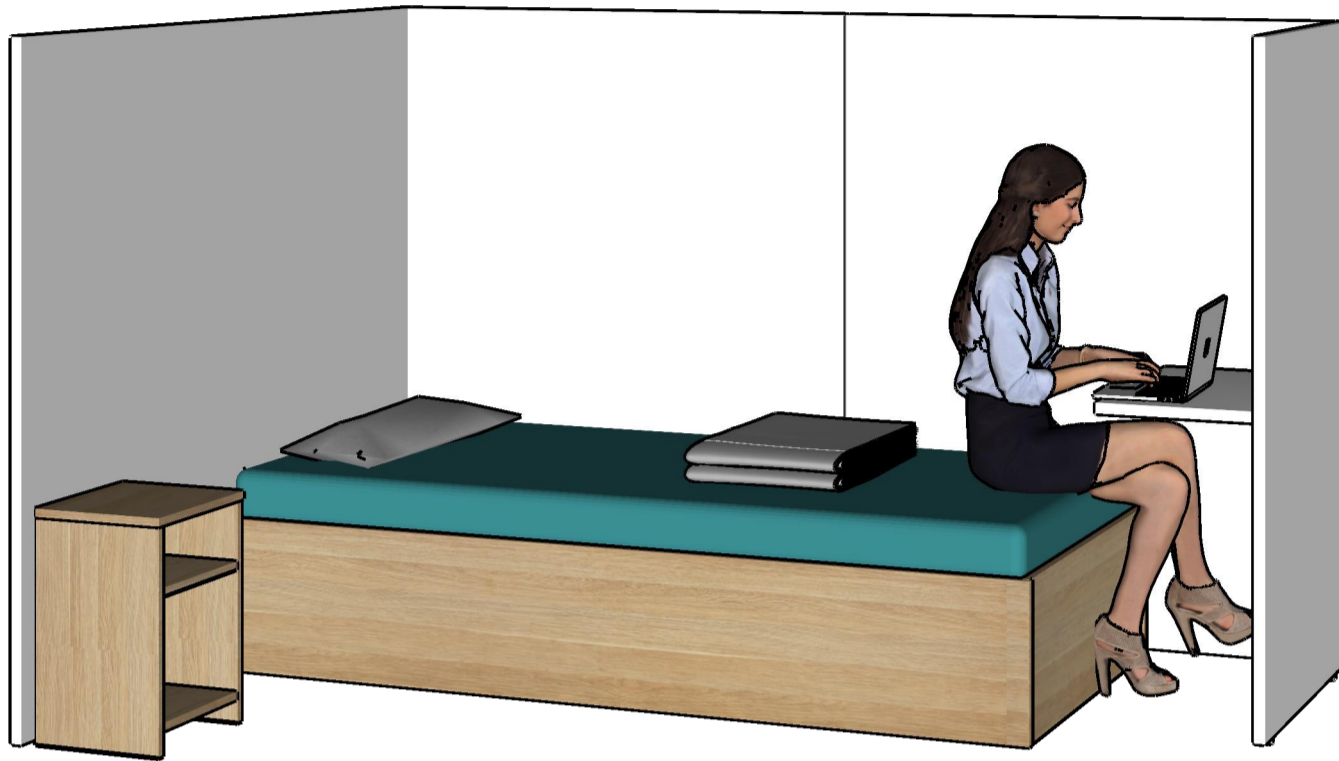

CarePod24

swift & simple solutions for monitoring patients

CarePod24

- Easy clean Melamine walls.
- Fast to assemble
- Single bed
- Bedside unit
- Shelf/Desk