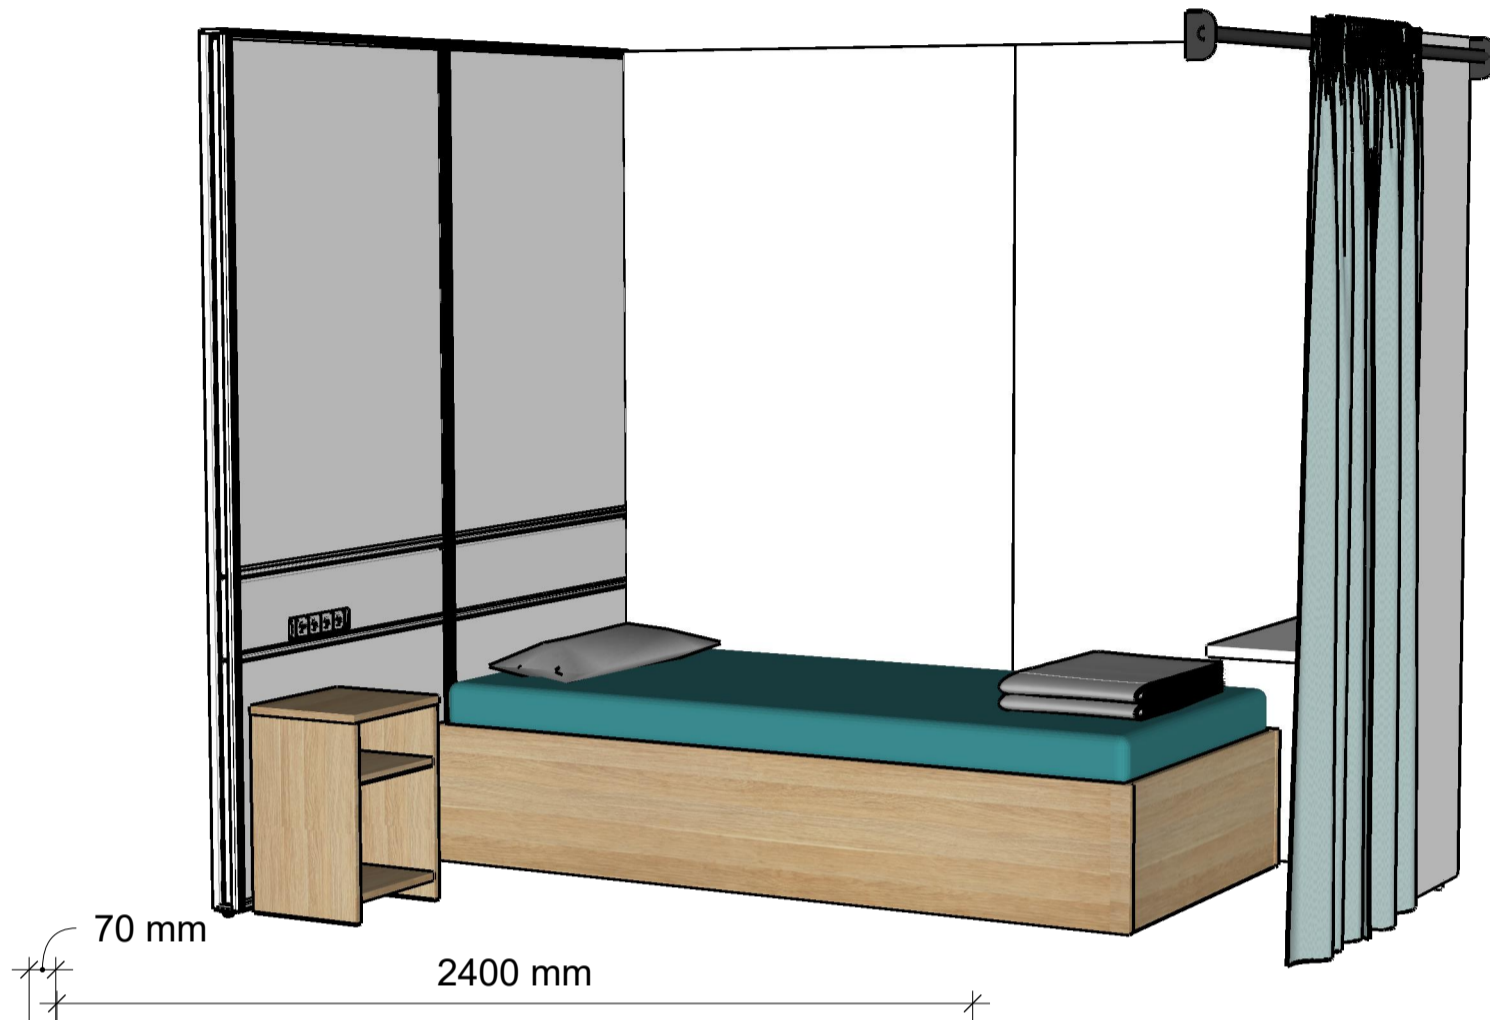

CarePod24

swift & simple solutions for monitoring patients

CarePod Ultra

- Easy clean Melamine walls.
- Fast to assemble
- Single bed
- Bedside unit
- Shelf/Desk
- Back wall ducted for power
- Extra height for privacy
- Includes curtain