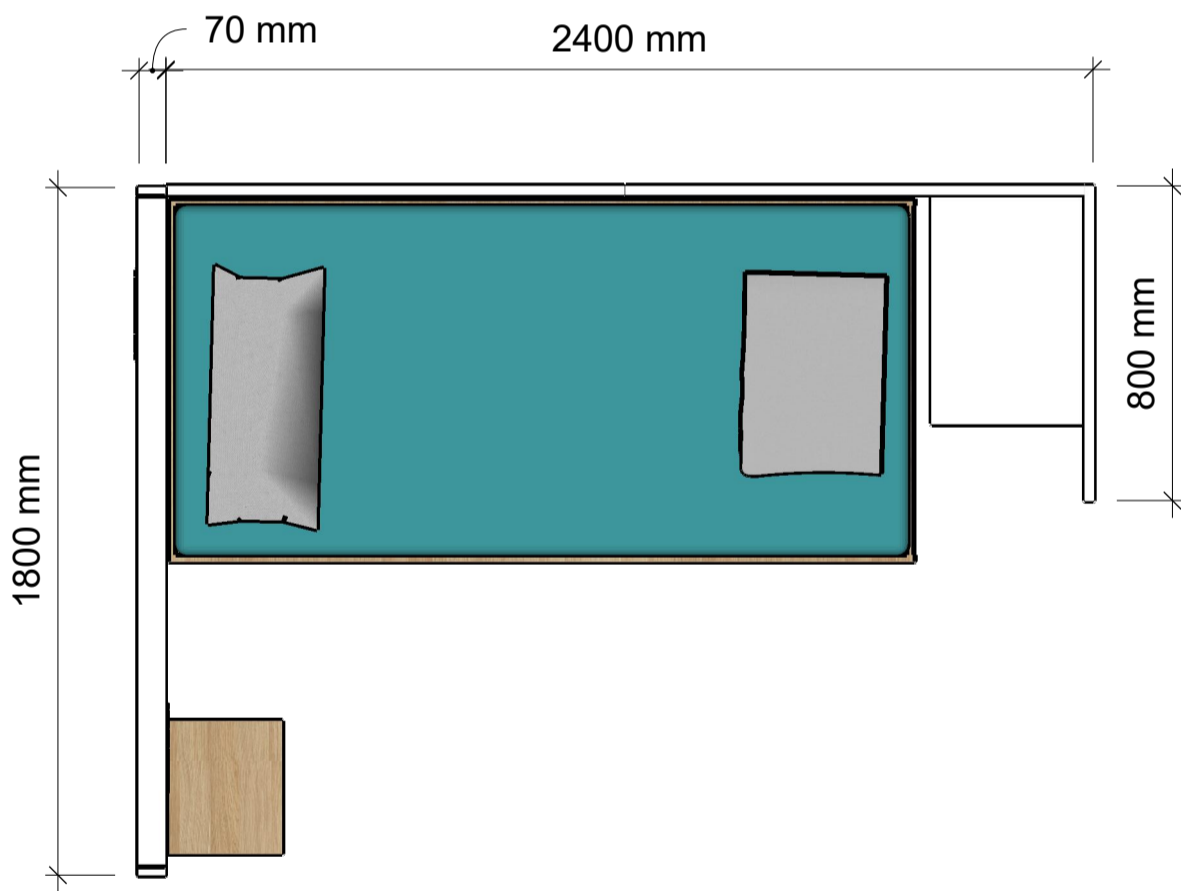

## CarePod24 +

- Easy clean Melamine walls.
- Fast to assemble
- Single bed
- Bedside unit
- Shelf/Desk
- Back wall ducted for power