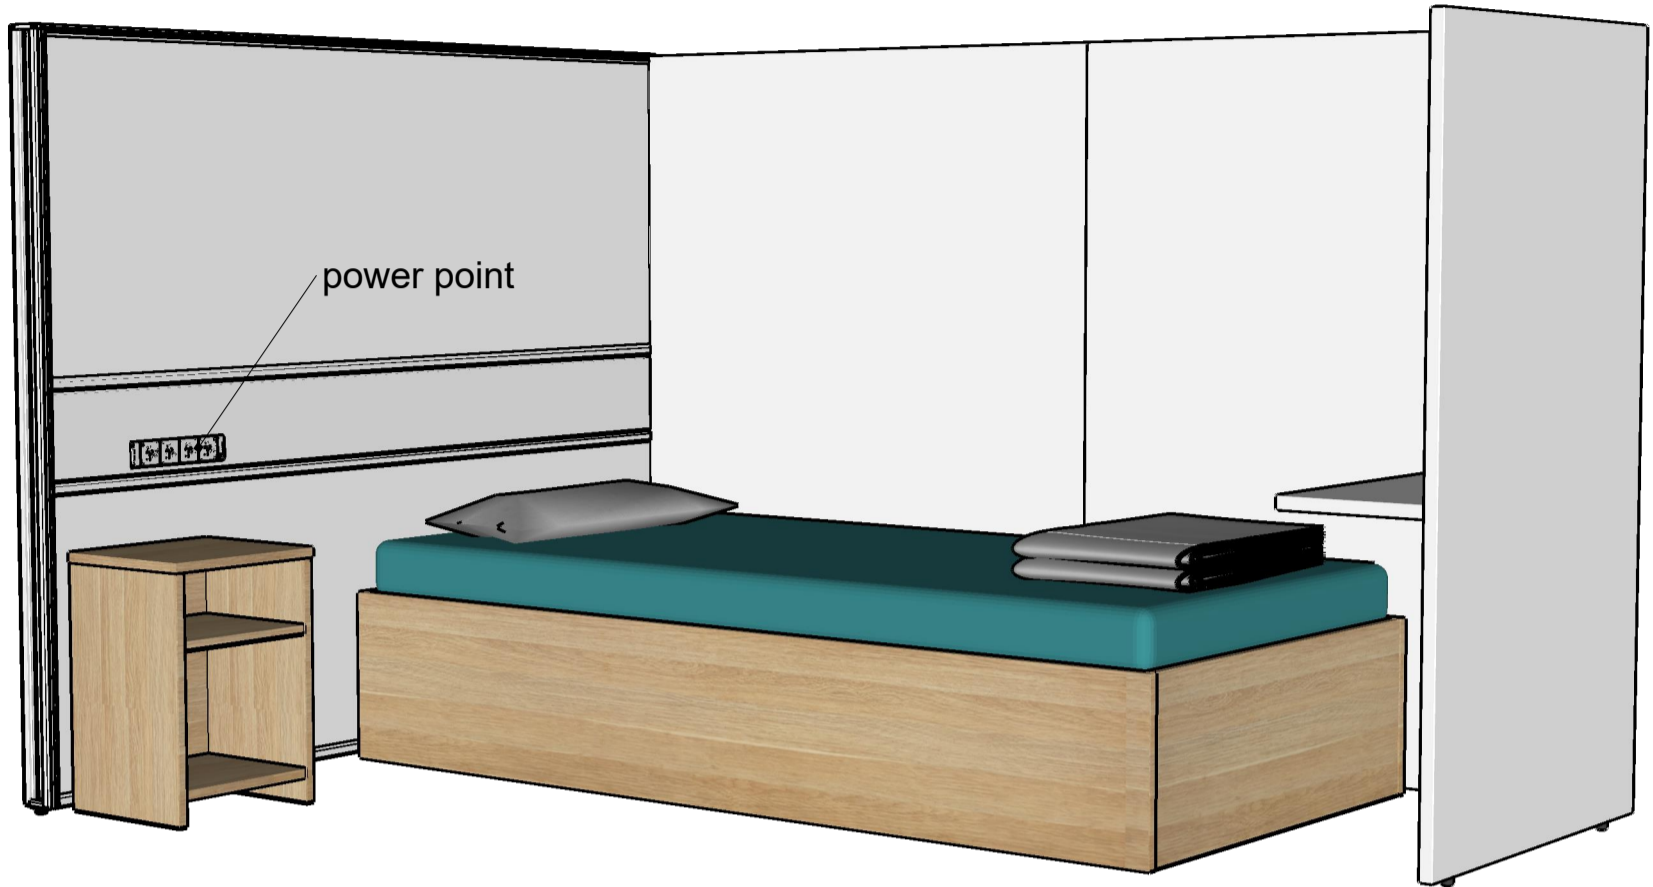

## CarePod24 +

- Easy clean Melamine walls.
- Fast to assemble
- Single bed
- Bedside unit
- Shelf/Desk
- Back wall ducted for power