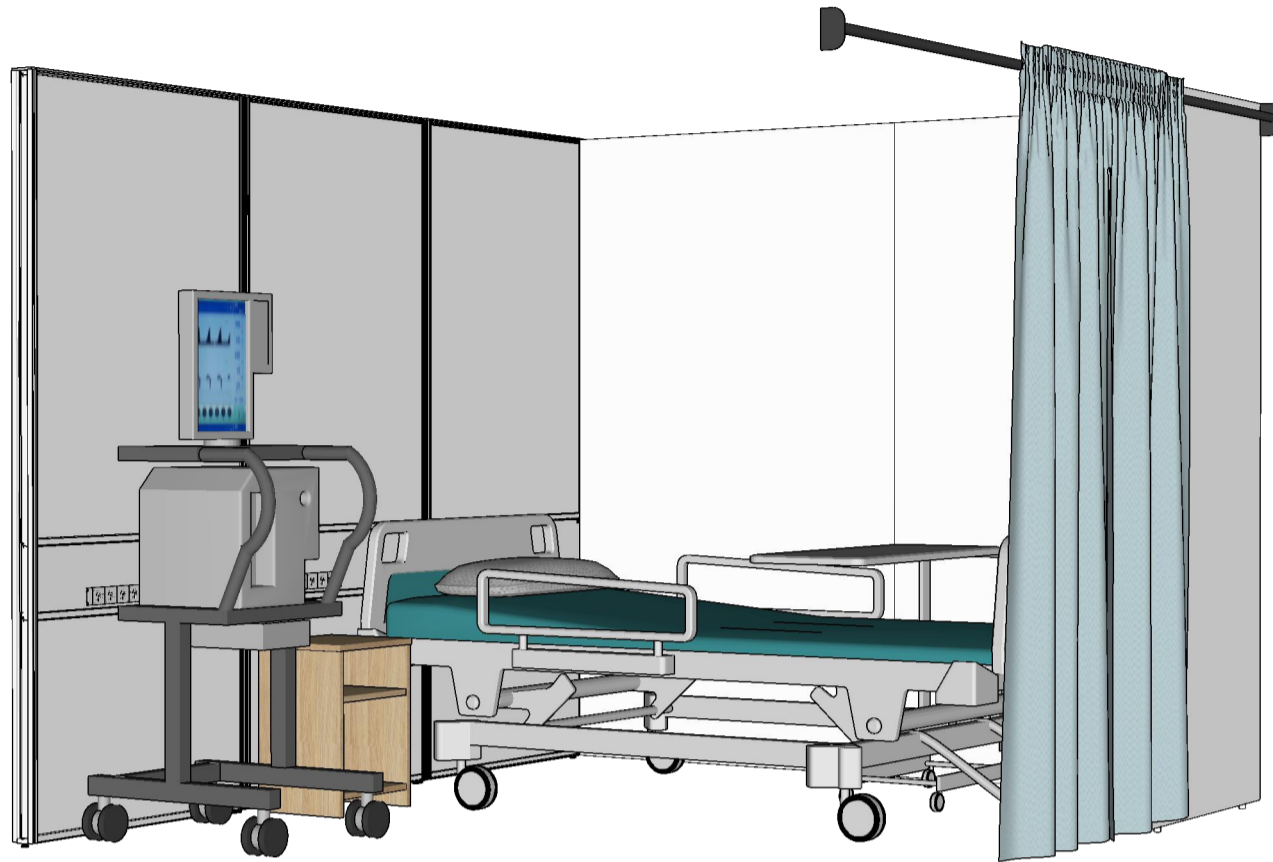

CarePod24

swift & simple solutions for monitoring patients

CarePod Pro

- Easy clean Melamine walls.
- Fast to assemble
- Single bed
- Bedside unit
- Shelf
- Back wall ducted for power
- Extra height for privacy
- Includes curtain
- Large enough for hospital bed
- Space for medical equipment