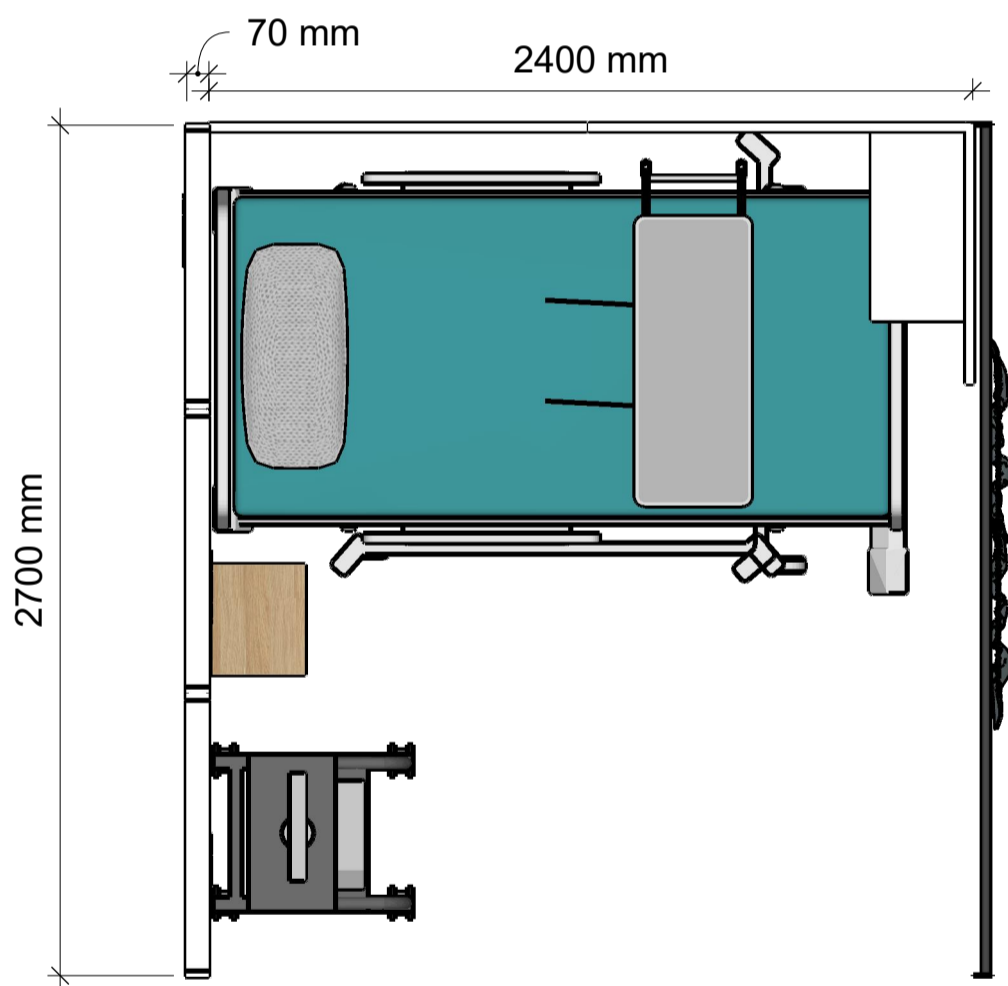

CarePod24

swift & simple solutions for monitoring patients

CarePod Pro

- Easy clean Melamine walls.
- Fast to assemble
- Single bed
- Bedside unit
- Shelf
- Back wall ducted for power
- Extra height for privacy
- Includes curtain
- Large enough for hospital bed
- Space for medical equipment